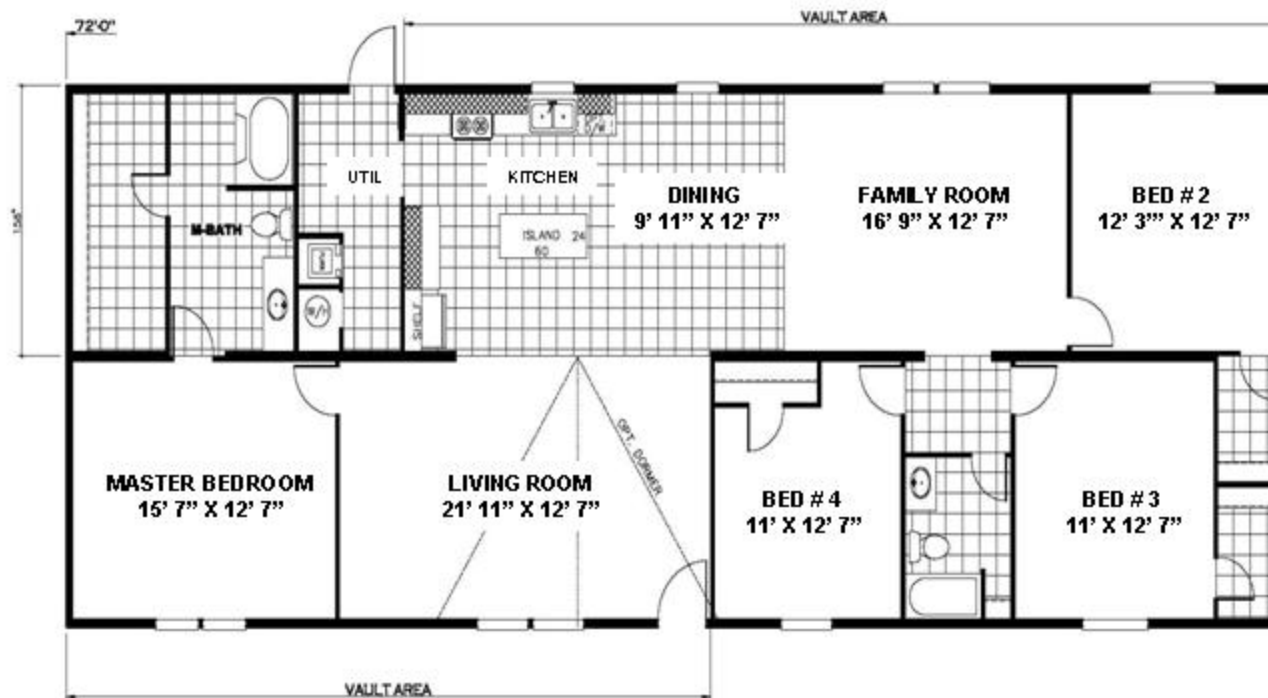

WONDER

4 Bedrooms / 2 Baths 28' x 72' 1896 Sq. Ft.

Fayette Country Homes
751 Huser Blvd.
Schulenburg, TX 78956
800-369-6888
www.fayettecountryhomes.com

Disclaimer: Spec's and floor plans are not exact and subject to change without notice.

TRU28724RH