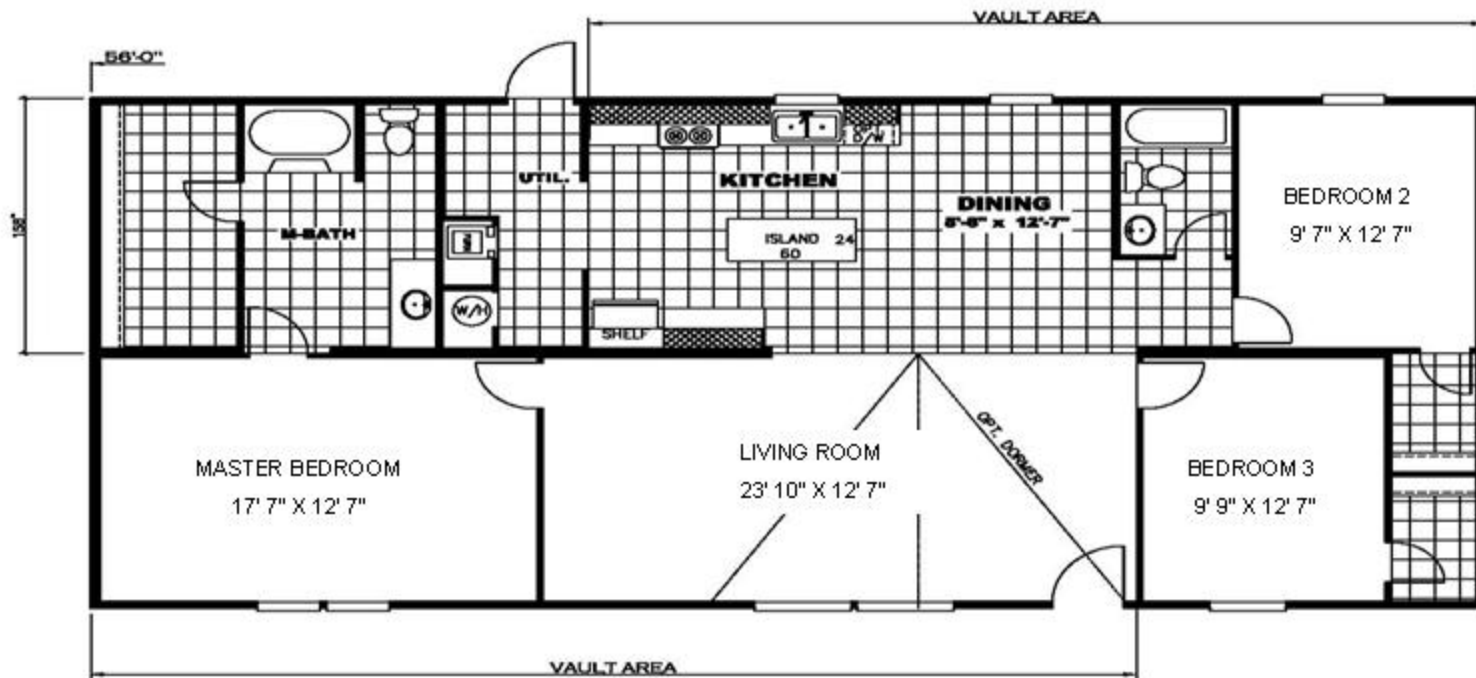

"THRILL"

3 Bedroom / 2 Bath 28' x 56' 1568 Sq. Ft.

Fayette Country Homes
751 Huser Blvd.
Schulenburg, TX 78956
800-369-6888

www.fayettecountryhomes.com

TRU28563RH

Disclaimer: Spec's and floor plans are not exact and subject to change without notice.