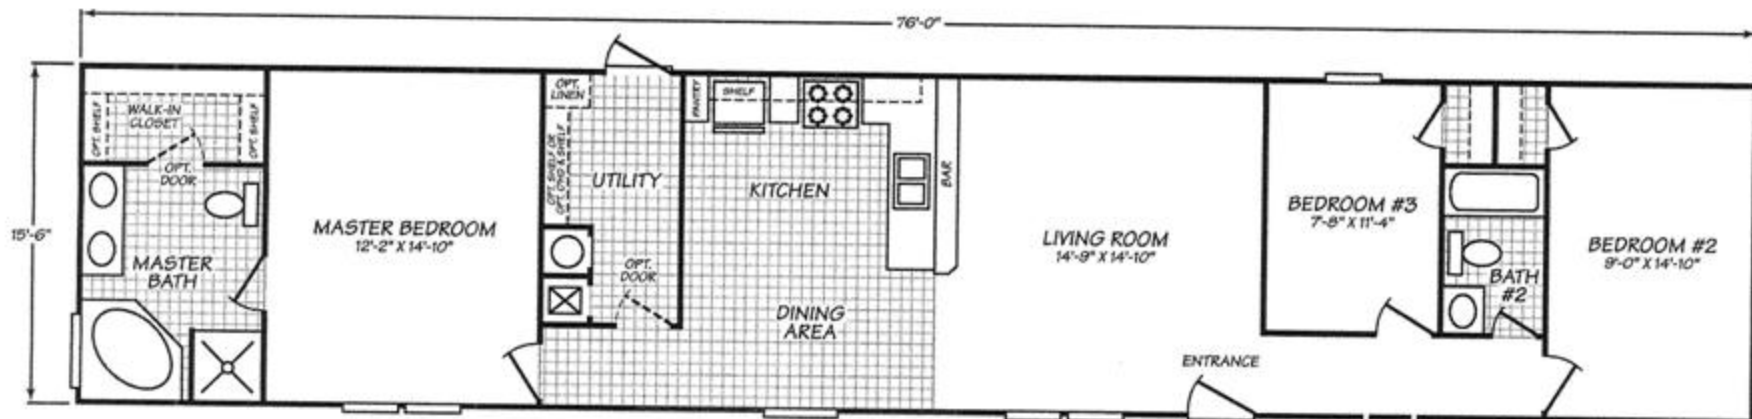

16' X 76'
1178 Sq. Ft.

CHEROKEE

2 or 3 Bedrooms
2 Baths

Fayette Country Homes
751 Huser Blvd.
Schulenburg, TX 78956
800-369-6888
www.fayettecountryhomes.com

Disclaimer: Spec's and floor plans are subject to change without notice.