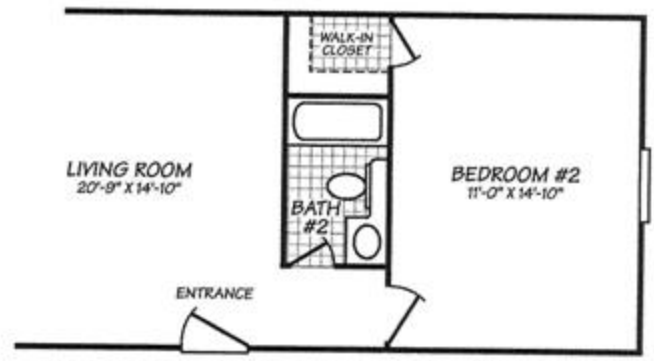

16' X 76'
1178 Sq. Ft.

CHEROKEE

2 or 3 Bedrooms
2 Baths

Fayette Country Homes
751 Huser Blvd.
Schulenburg, TX 78956
800-369-6888
www.fayettecountryhomes.com

Disclaimer: Spec's and floor plans are subject to change without notice.