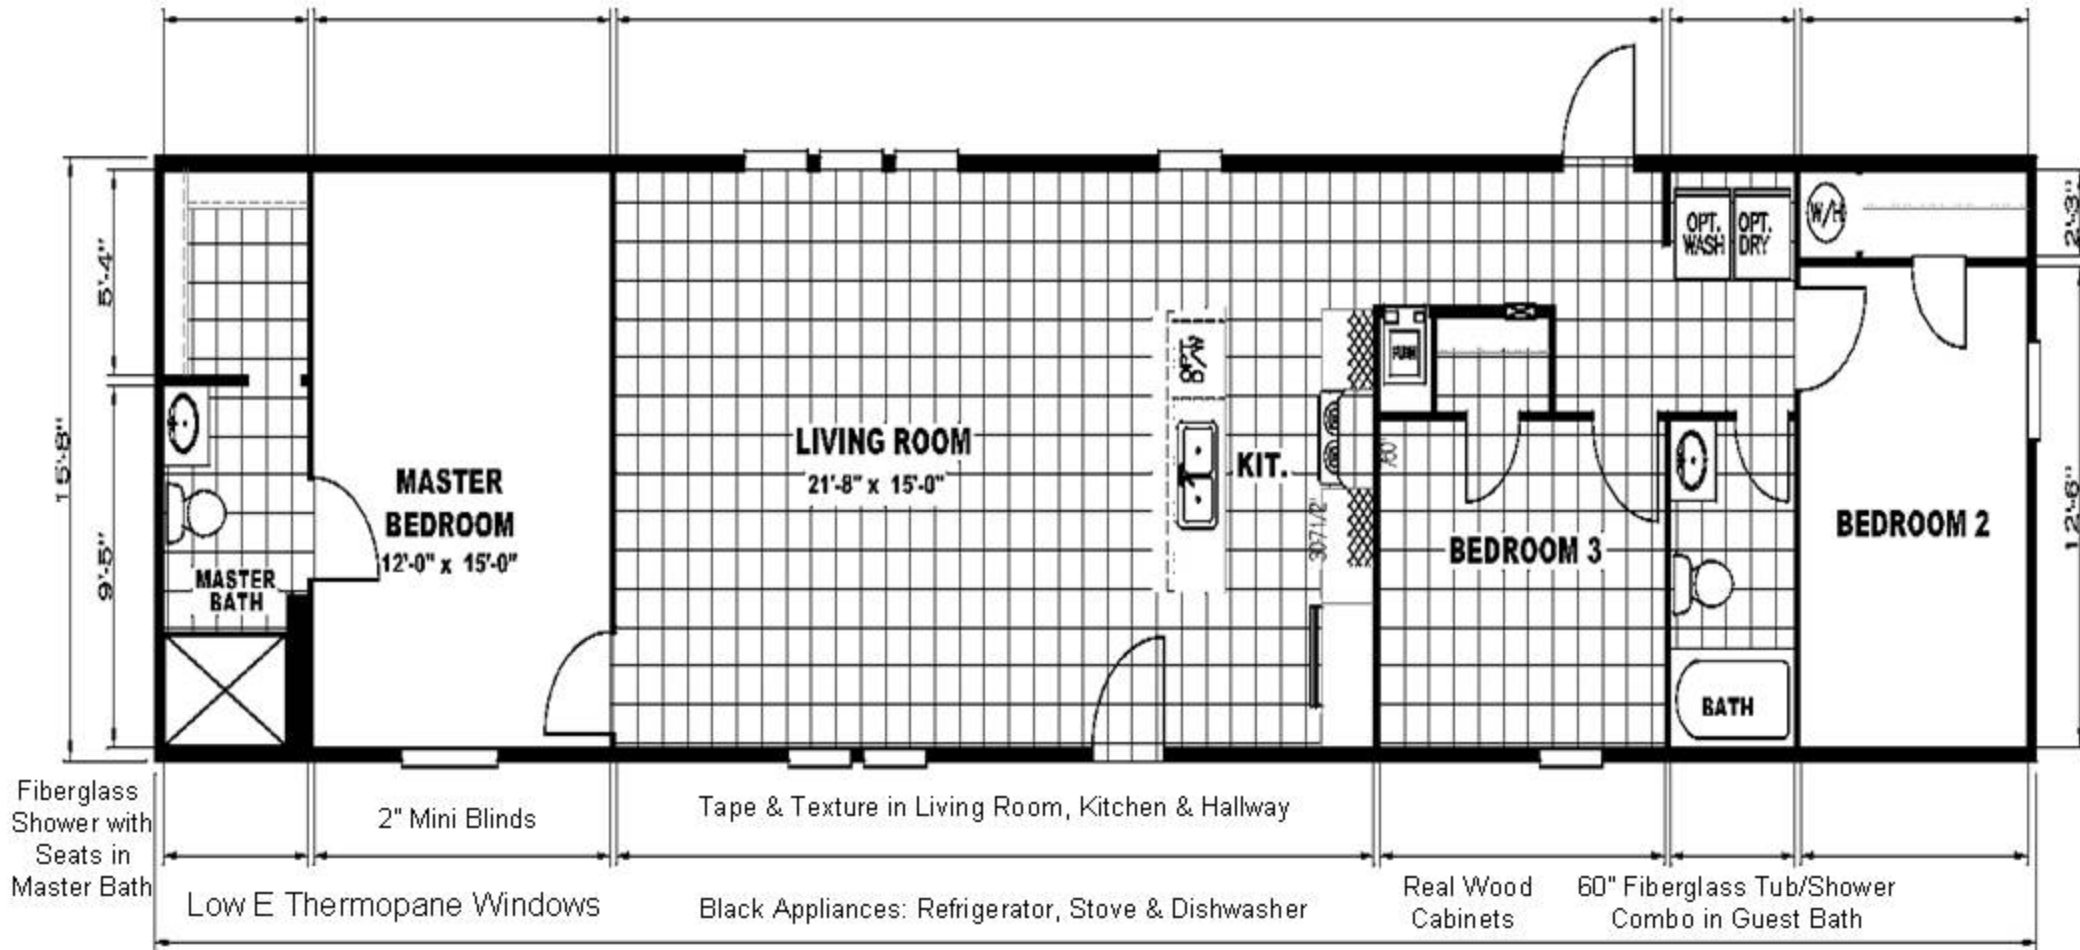

3 Bedroom
2 Bath

HOUSTON

16' x 76'
1178 Sq. Ft.

5' 10" 11' 11 1/2" 42' 3 1/2" 5' 0" 9' 2"

Fayette Country Homes
751 Huser Blvd.
Schulenburg, TX 78956
800-369-6888
www.fayettecountryhomes.com

Disclaimer: Spec's and floor plans are not exact and subject to change without notice.

16763C