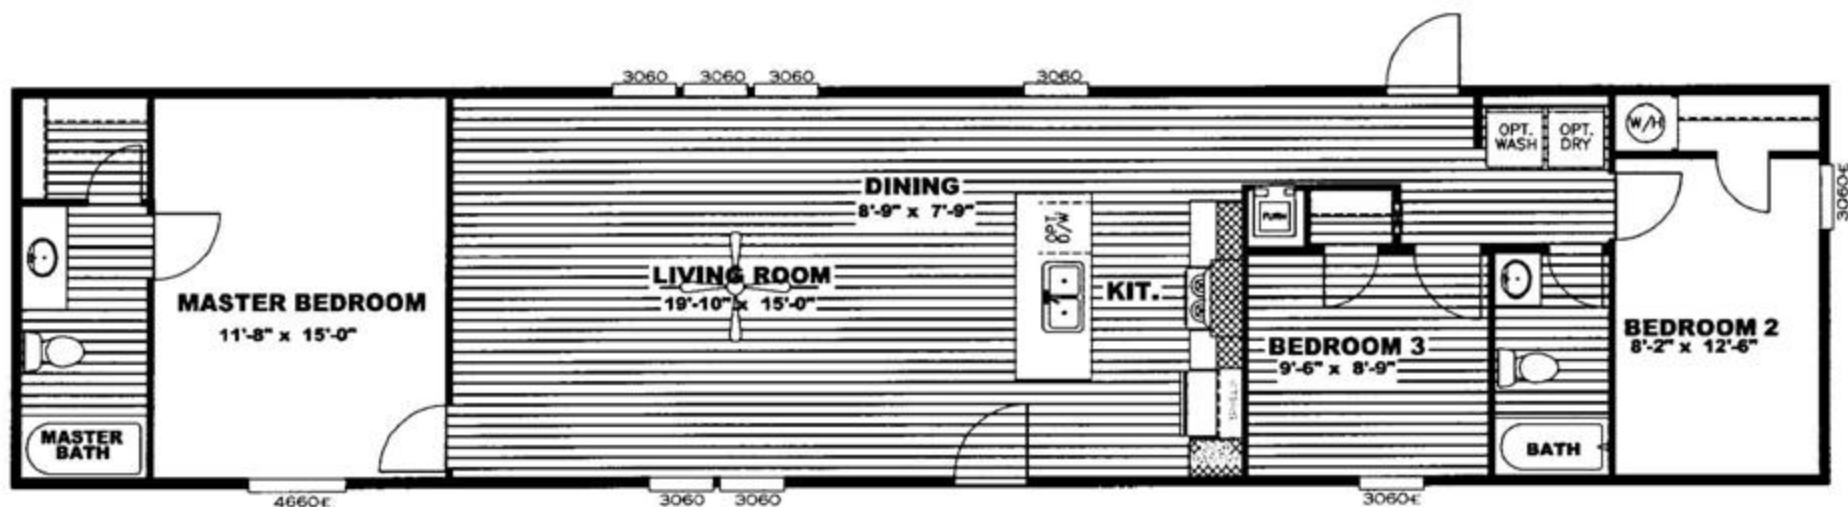

3 Bedrooms
2 Baths

DRAGON

1128 Sq. Ft.
16' x 72'

Fayette Country Homes
751 Huser Blvd.
Schulenburg, TX 78956
800-369-6888
www.fayettecountryhomes.com

Disclaimer: Spec's and floor plans are not exact and subject to change without notice.